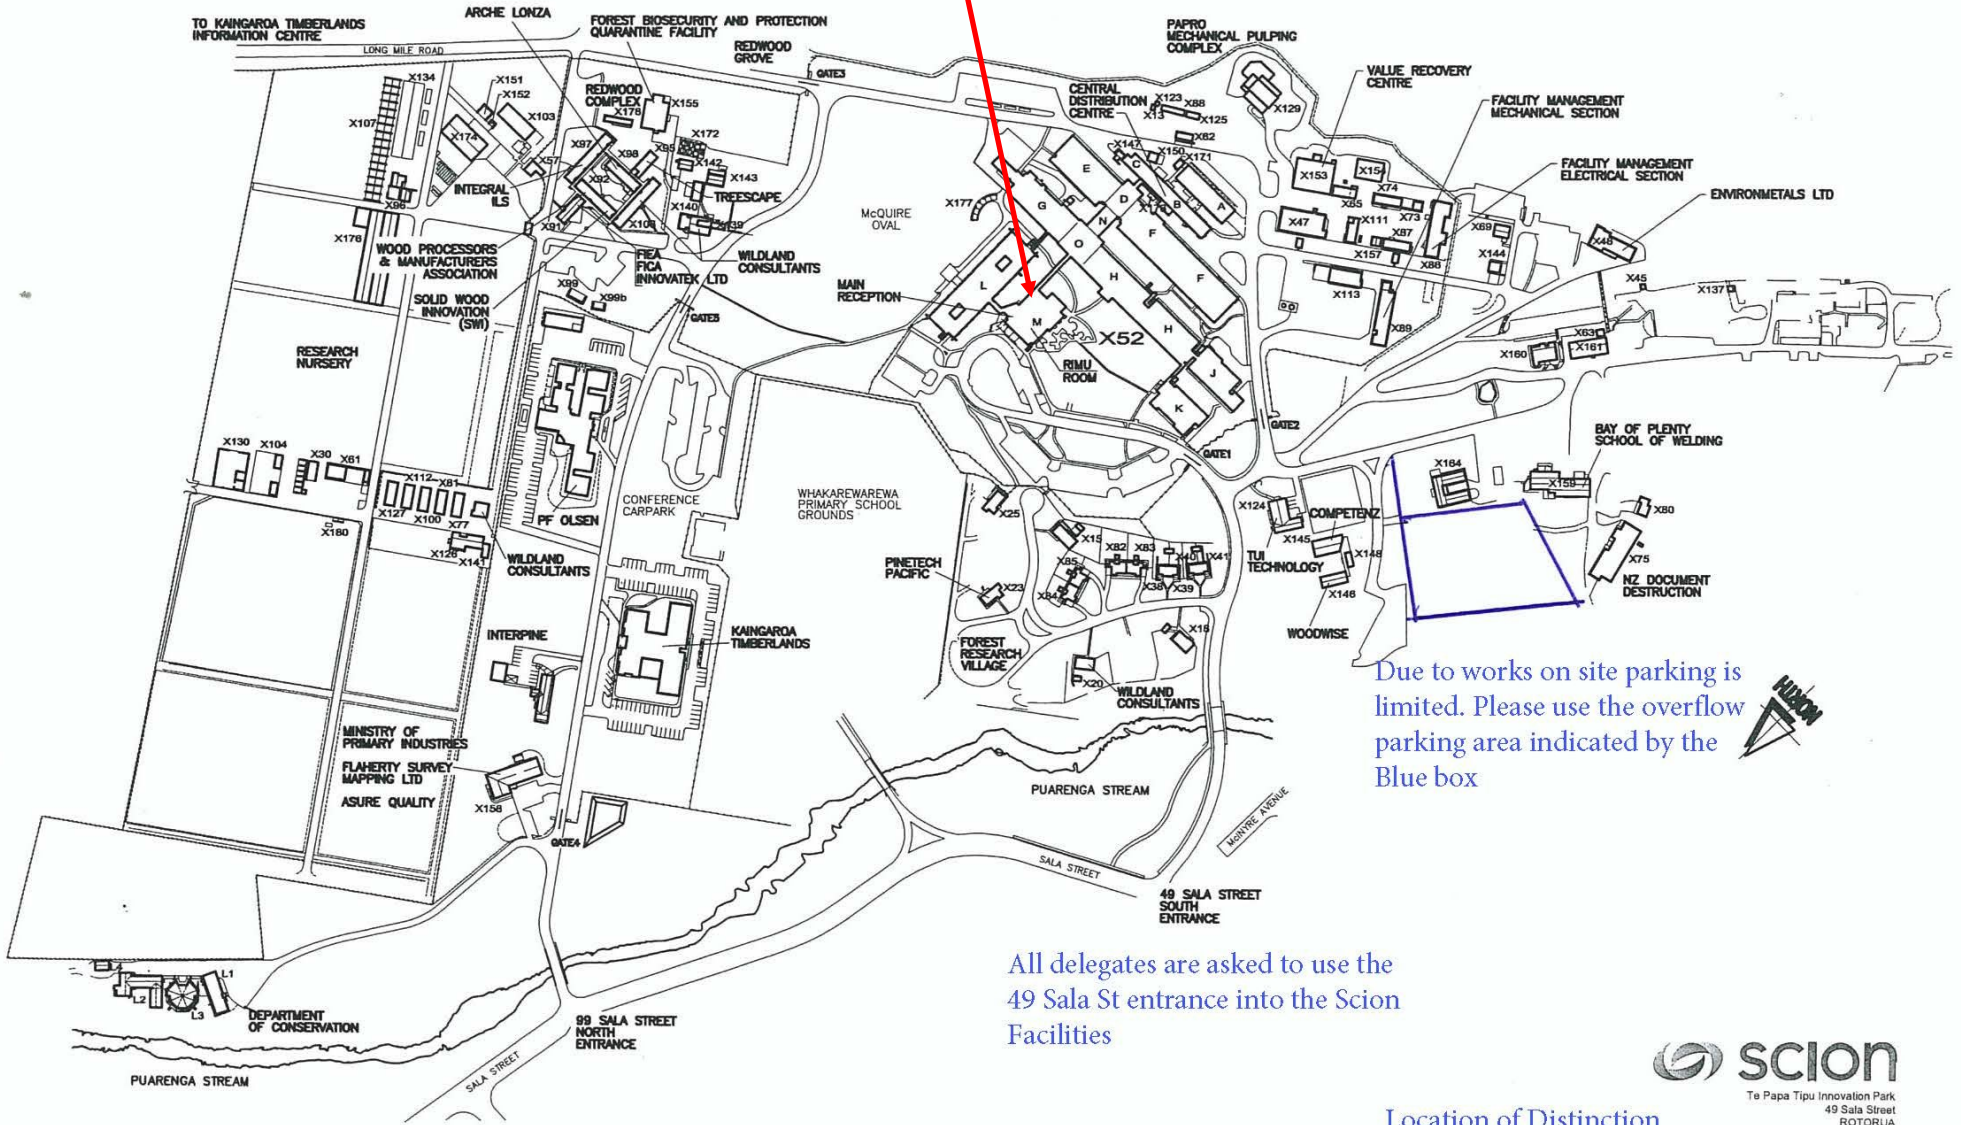

## Main Entrance & Reception

Rev. 60, 2017/02/16

Due to works on site parking is limited. Please use the overflow parking area indicated by the Blue box

All delegates are asked to use the 49 Sala St entrance into the Scion Facilities

Location of Distinction Rotorua Hotel

Te Papa Tipu Innovation Park  
49 Sala Street  
ROTORUA  
New Zealand  
February, 2017